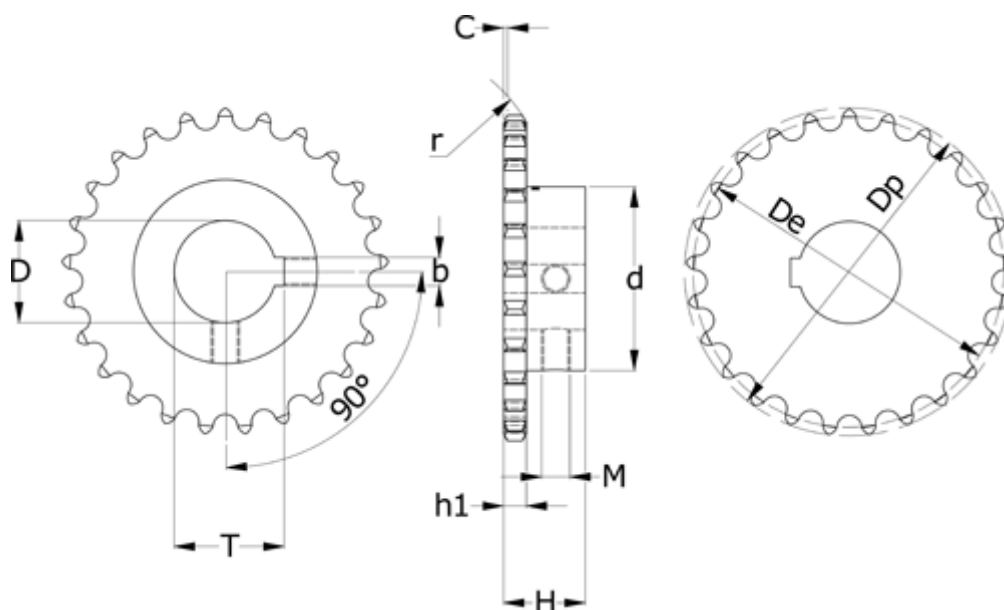

Article number: 616011008024025

Description: Sprocket 16 B-1 Z=24 simplex
bore 25H7 with keyway

Measures

b = 8	M = M6
C = 2.5	Number of teeth = 24
d = 110	Pitch = 25.4
D = 25	r = 26
De = 194.59	t = 28.3
Dp = 205.5	
H = 50	
h1 = 16.2	